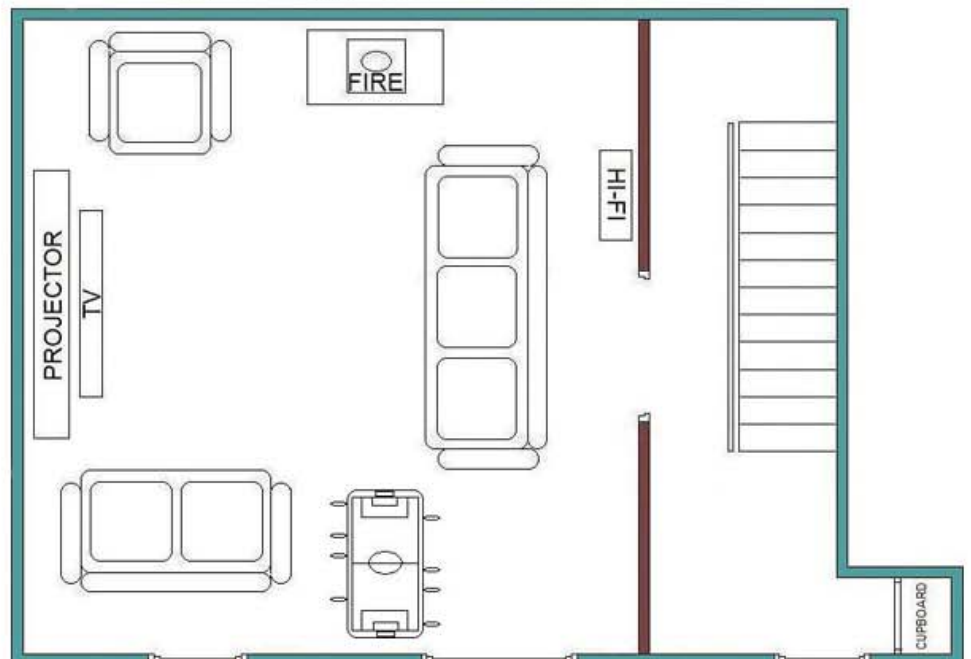

For further information and a full selection of images please visit our website www.swillandmill.co.uk

THE LUCAM | Luxury Accommodation | Sleeps 8 persons

Call 01473 785122

The Lucam - Floor Plans

THE LUCAM - GROUND FLOOR PLAN

THE LUCAM - 1ST FLOOR PLAN

THE LUCAM | Luxury Accommodation | Sleeps 8 persons

Call 01473 785122

The Lucam - Floor Plans

THE LUCAM - 2ND FLOOR PLAN

**THE LUCAM
3RD FLOOR PLAN**

THE LUCAM | Luxury Accommodation | Sleeps 8 persons