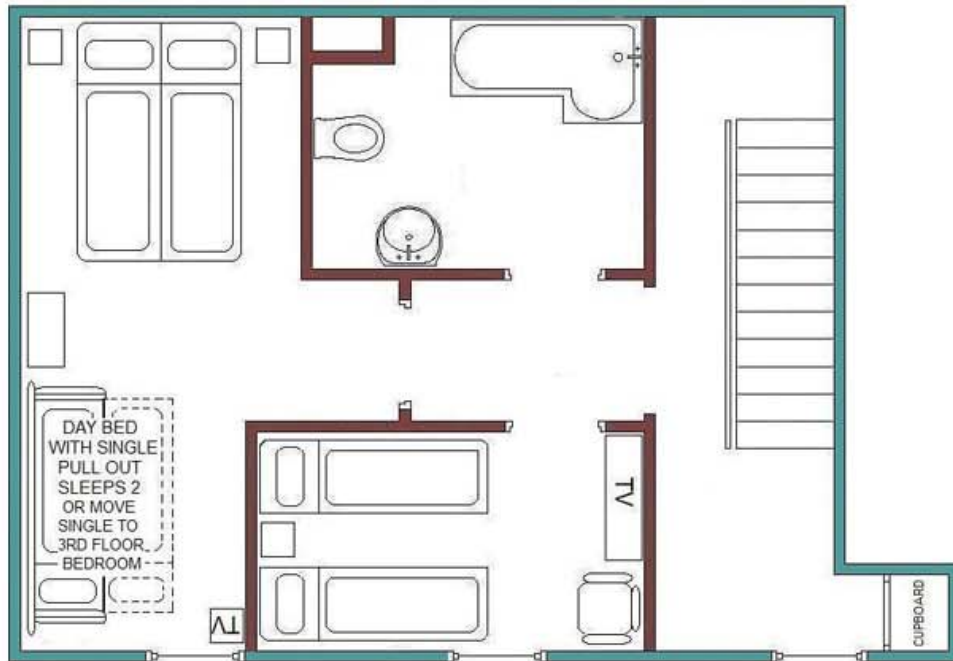

THE LUCAM | Luxury Accommodation | Sleeps 8 persons

Call 01473 785122

About The Lucam

A projecting structure in the roof of a mill which contained the winch. This now forms a dressing room and a view. The Lucam is the middle house of the Mill, covering four floors and also the Matriarch, big and beautiful.

THE LUCAM - 1ST FLOOR PLAN

THE LUCAM | Luxury Accommodation | Sleeps 8 persons

Call 01473 785122

The Lucam - Floor Plans

THE LUCAM - 2ND FLOOR PLAN

**THE LUCAM
3RD FLOOR PLAN**

THE LUCAM | Luxury Accommodation | Sleeps 8 persons