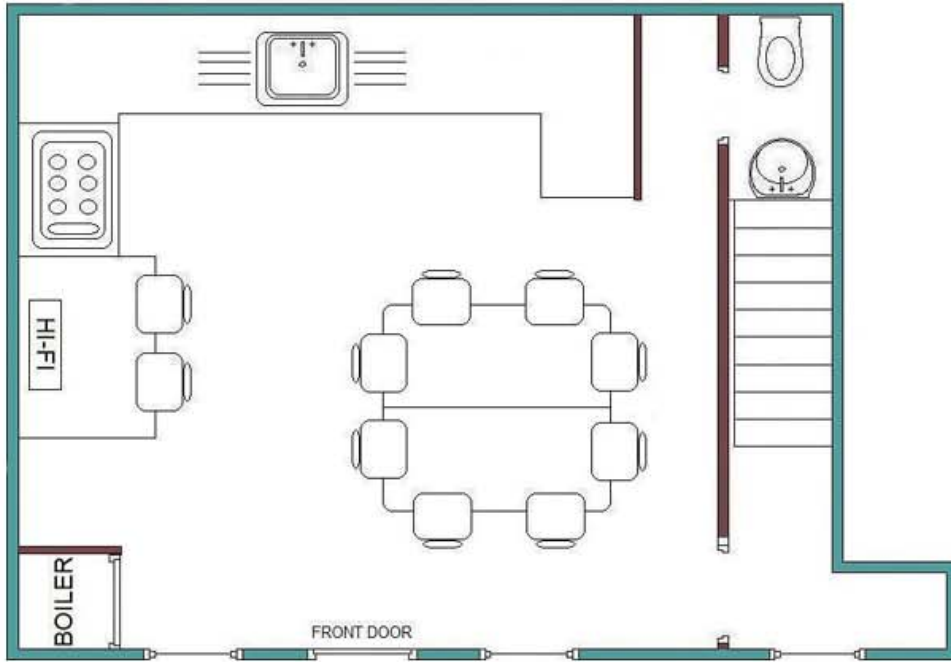

For further information and a full selection of images please visit our website www.swillandmill.co.uk

THE LUCAM | Luxury Accommodation | Sleeps 8 persons

Call 01473 785122

The Lucam - Floor Plans

THE LUCAM - GROUND FLOOR PLAN

THE LUCAM - 1ST FLOOR PLAN

THE LUCAM | Luxury Accommodation | Sleeps 8 persons

Call 01473 785122

The Lucam - Floor Plans

THE LUCAM - 2ND FLOOR PLAN

**THE LUCAM
3RD FLOOR PLAN**

THE LUCAM | Luxury Accommodation | Sleeps 8 persons