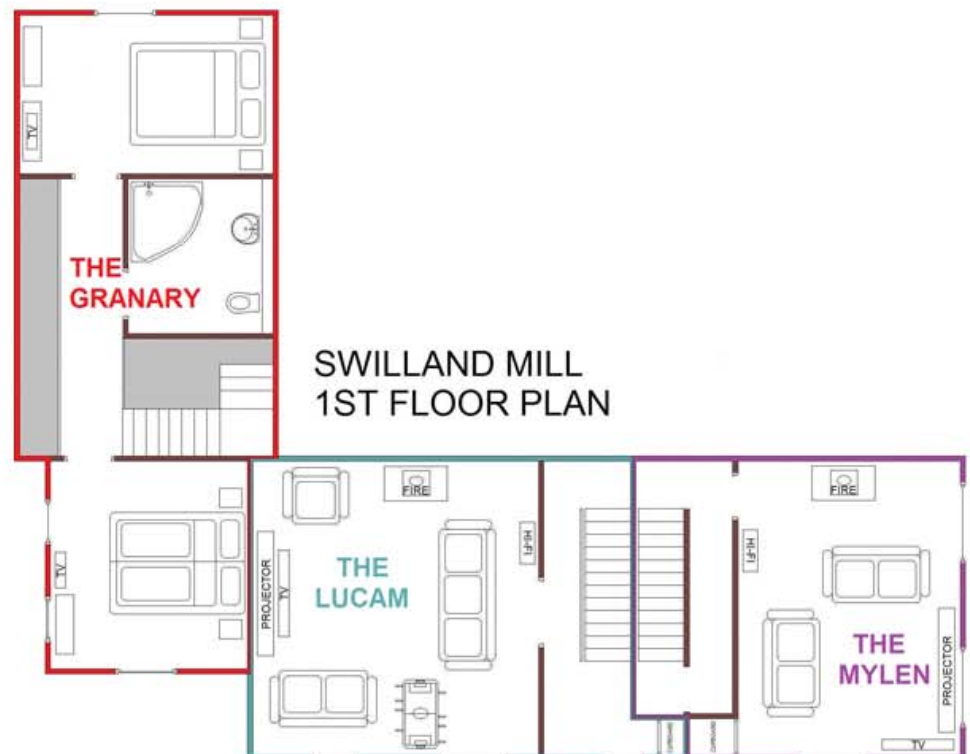

SWILAND MILL | Luxury Accommodation | Sleeps 16 persons | **Call 01473 785122**

Swiland Mill - Floor Plans