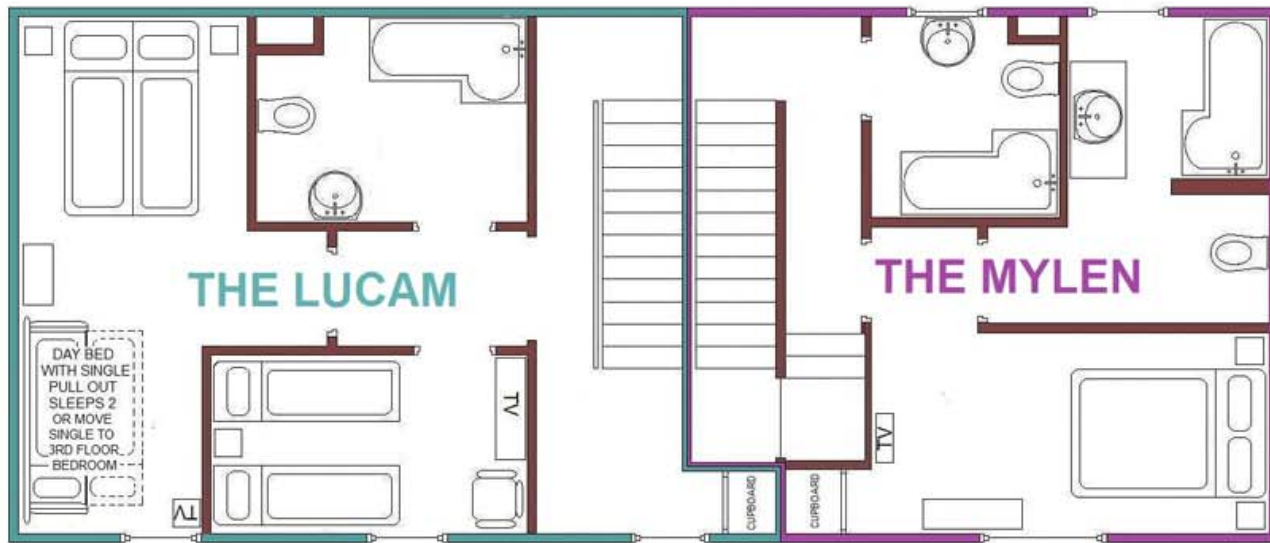

There are 3 king sized double bedrooms and 4 twin bedded rooms (3 bathrooms plus 2 ensembles in total). Twin beds can be zipped together to create superking sized beds. Kitchens are ultra modern and well equipped. The Lucam, the central property sleeps 8 and has a dining table to seat 16 as well as all the necessary cutlery and china etc.

SWILAND MILL | Luxury Accommodation | Sleeps 16 persons | **Call 01473 785122**

Swiland Mill - Floor Plans

SWILAND MILL - 2ND FLOOR PLAN

SWILAND MILL - 3RD FLOOR PLAN

SWILLAND MILL | Luxury Accommodation | Sleeps 16 persons | **Call 01473 785122**