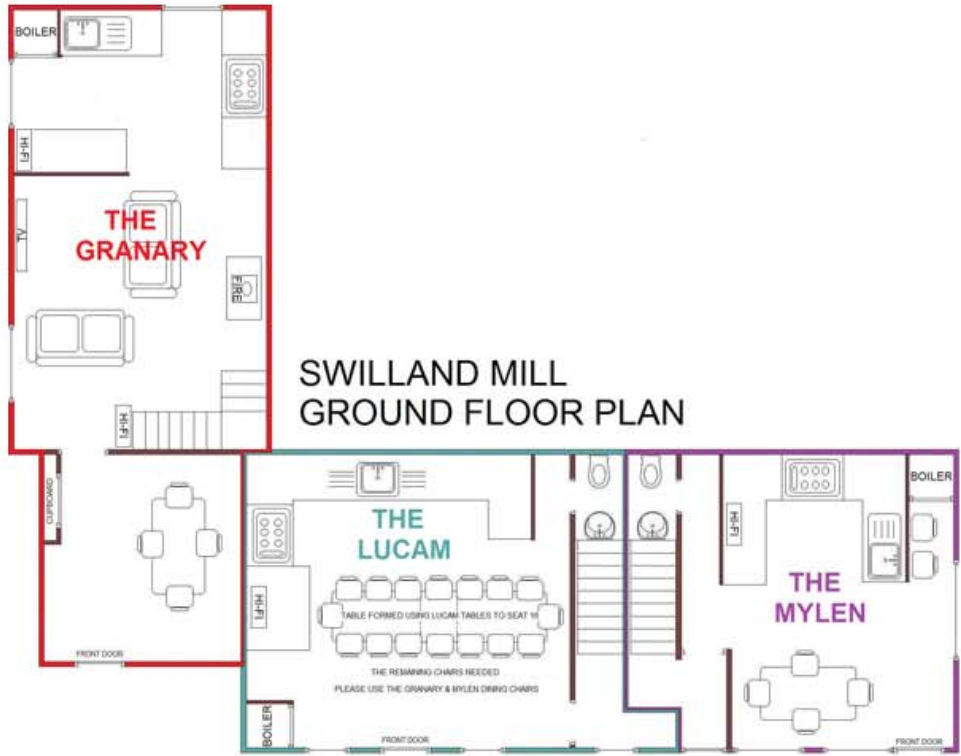

SWILAND MILL | Luxury Accommodation | Sleeps 16 persons | **Call 01473 785122**

Swiland Mill - Floor Plans